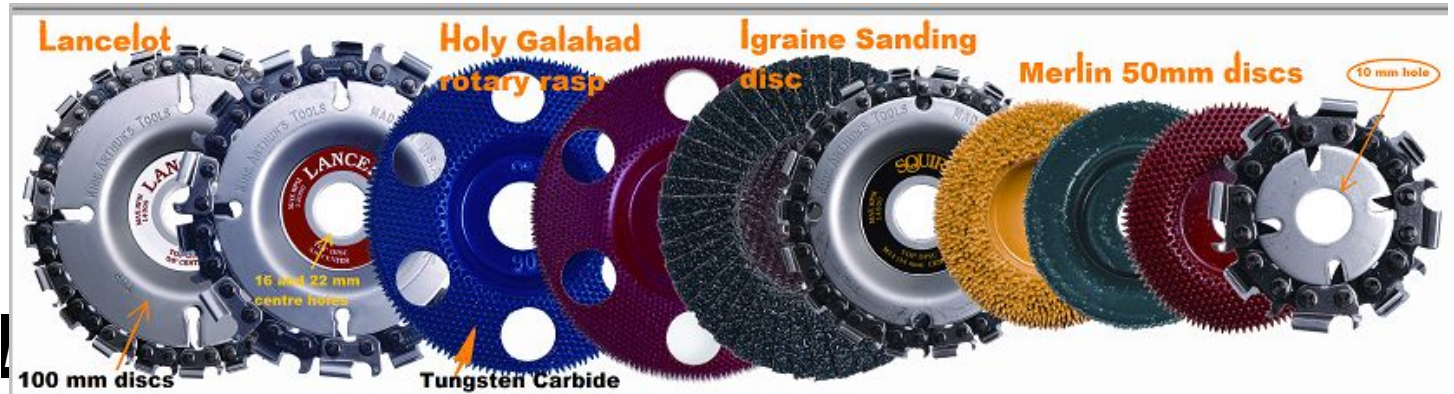

NEW ZEALAND DISTRIBUTOR PRICE LIST

Part # (not all product images shown, refer www.katools.com)

PRICES GST INCLUSIVE

Lancelot and Squire Cutters (NOTE grinder threads 16 mm = 5/8", 22 mm = 7/8")		NZ \$
45822	Lancelot 22 tooth 16 mm center hole (6.5 mm wide cut)	\$67.00
47822	Lancelot 22 tooth 22 mm center hole (6.5mm)	\$67.00
45814	Lancelot 14 tooth 16 mm center hole (8.5mm)	\$67.00
47814	Lancelot 14 tooth 22 mm center hole (8.5mm)	\$67.00
35818	Squire 18 tooth 16 mm center hole	\$67.00
37818	Squire 18 tooth 22 mm center hole	\$67.00
35812	Squire 12 tooth 16 mm center hole	\$67.00
37812	Squire 12 tooth 22 mm center hole	\$67.00
4SO10	Lancelot 10 tooth, 16/22 hole (4 mm wide cut)	\$67.00
14000	Universal Nut 16 mm - Hex Head, (only needed for tandem mounting)	\$8.00